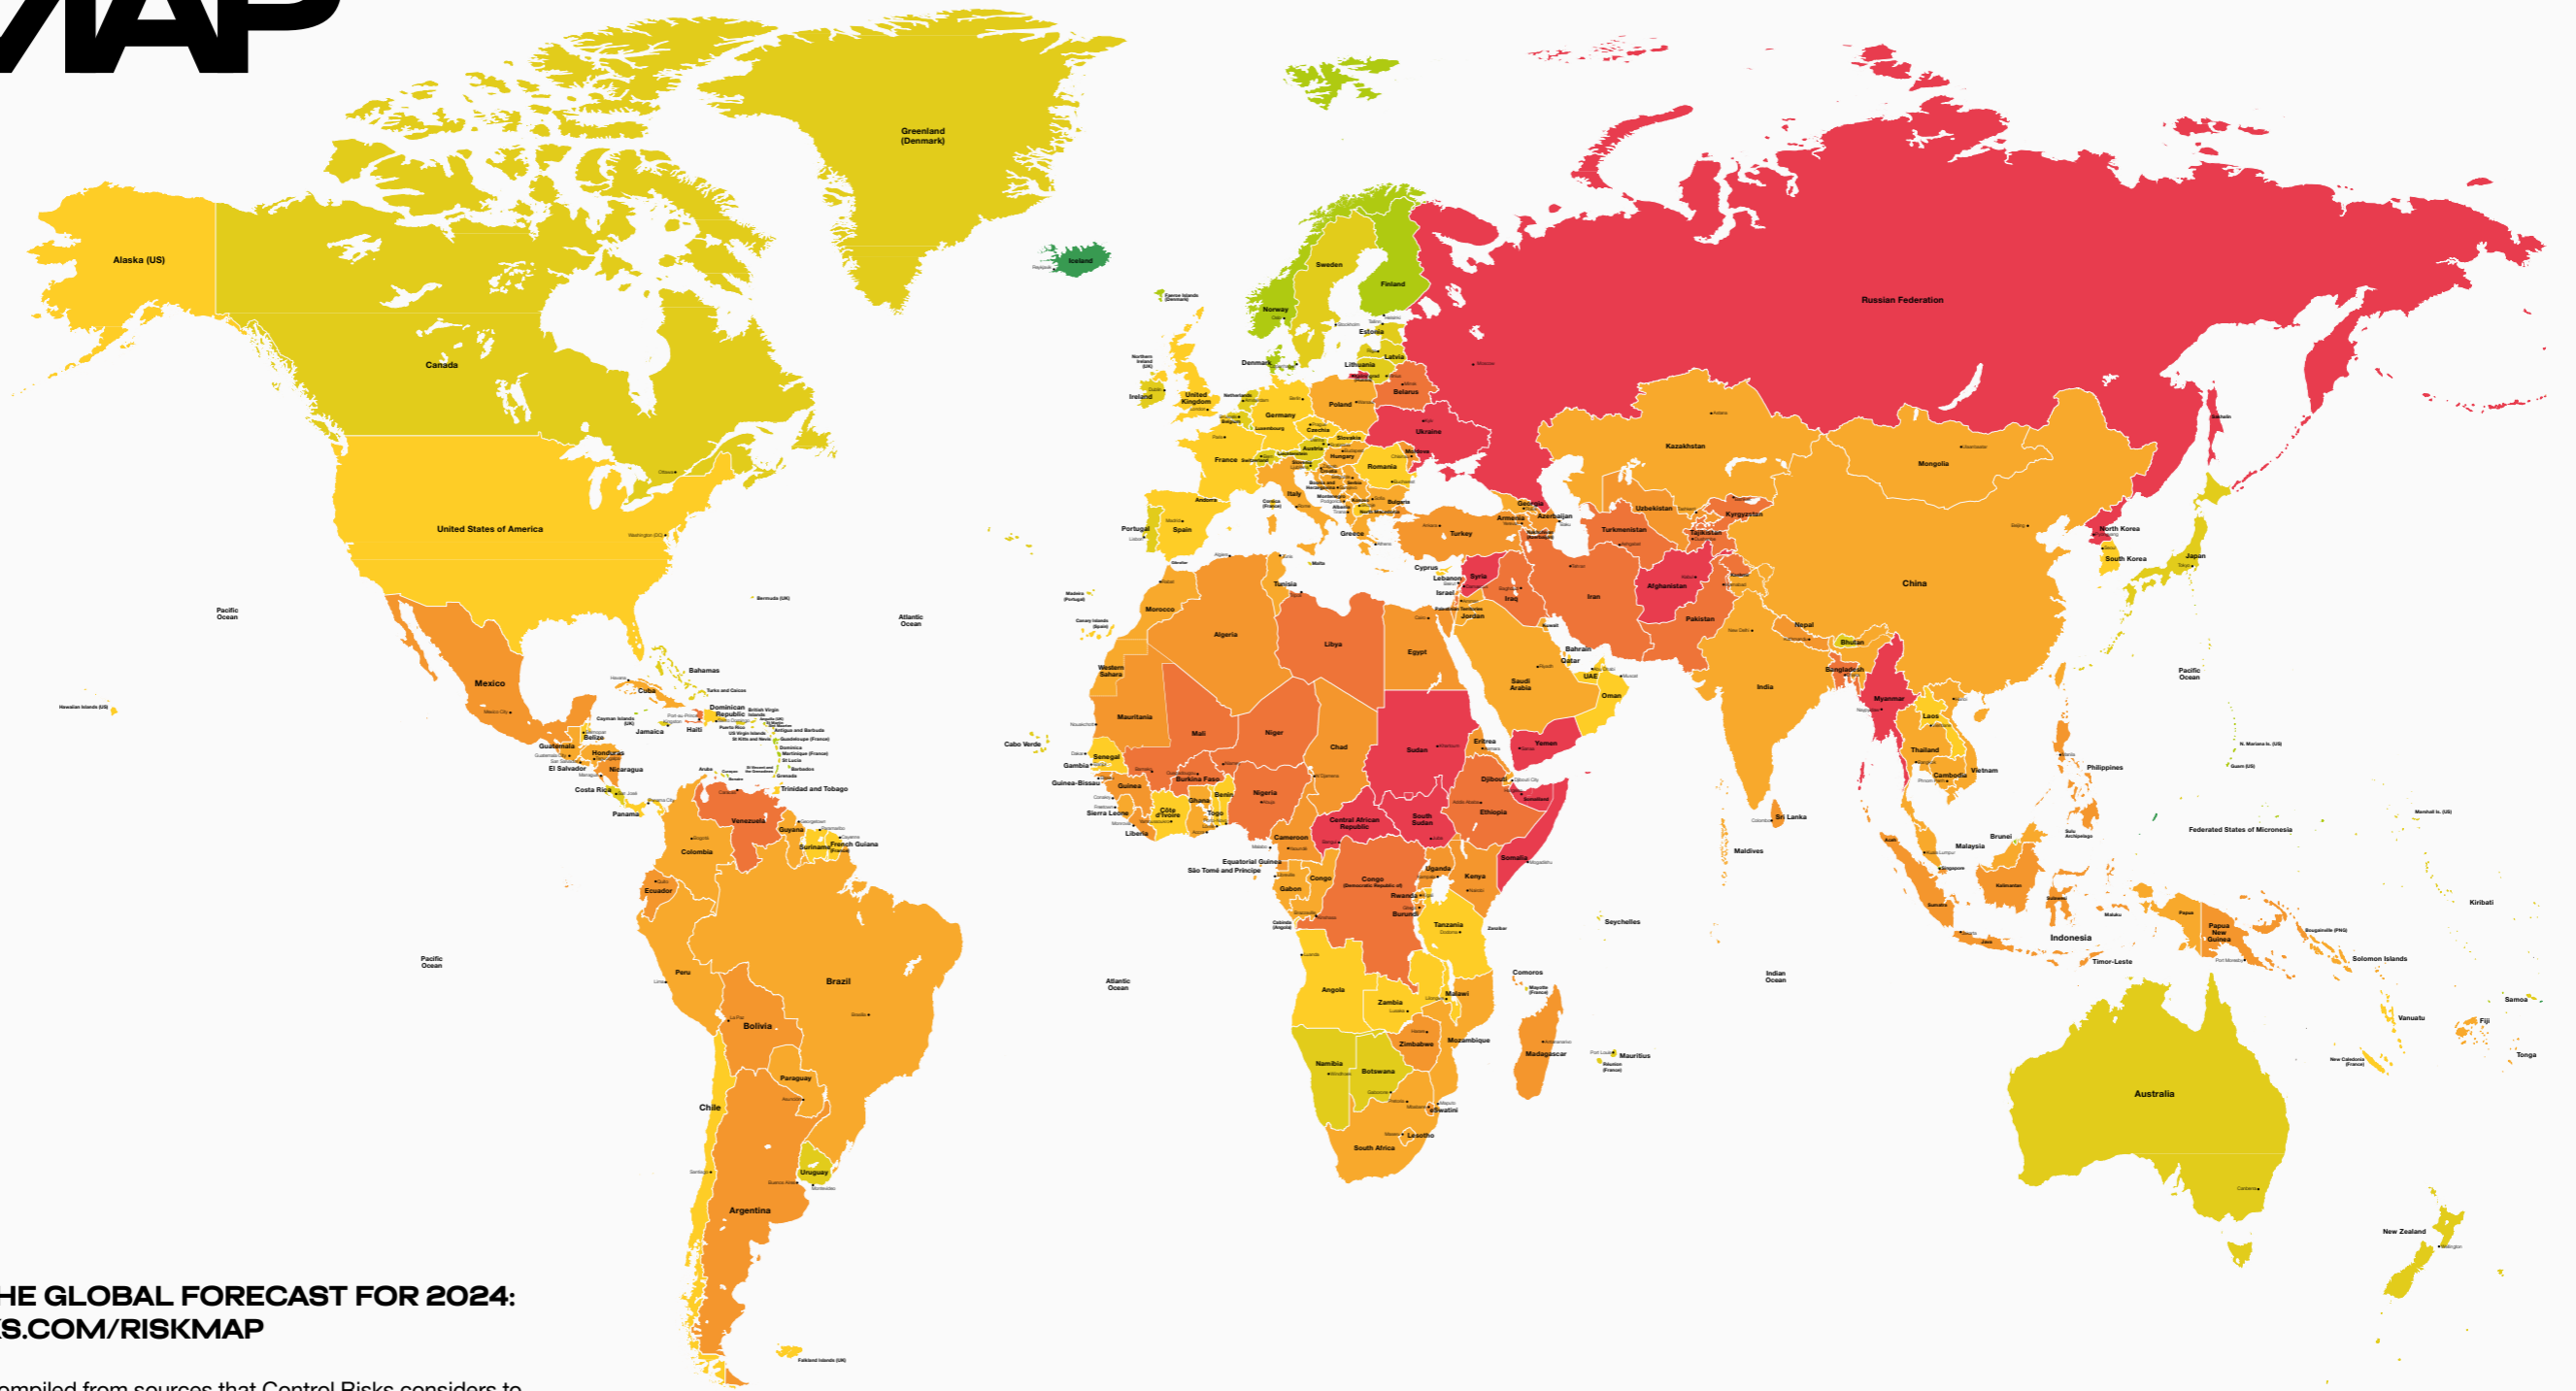

RISKMAP

Control Risks

DOWNLOAD THE GLOBAL FORECAST FOR 2024:
[CONTROLRISKS.COM/RISKMAP](https://controlrisks.com/riskmap)

The Risk Ratings are compiled from sources that Control Risks considers to be reliable or are expressions of opinion. Control Risks has made reasonable commercial efforts to ensure the accuracy of the information on which the Risk Ratings are based. However, the Risk Ratings are provided 'as is' and include reasonable judgements in the circumstances prevailing at the time. The Risk Ratings provided should not be construed as definitive or binding advice. Boundaries and names shown on this map do not imply endorsement or acceptance by Control Risks.